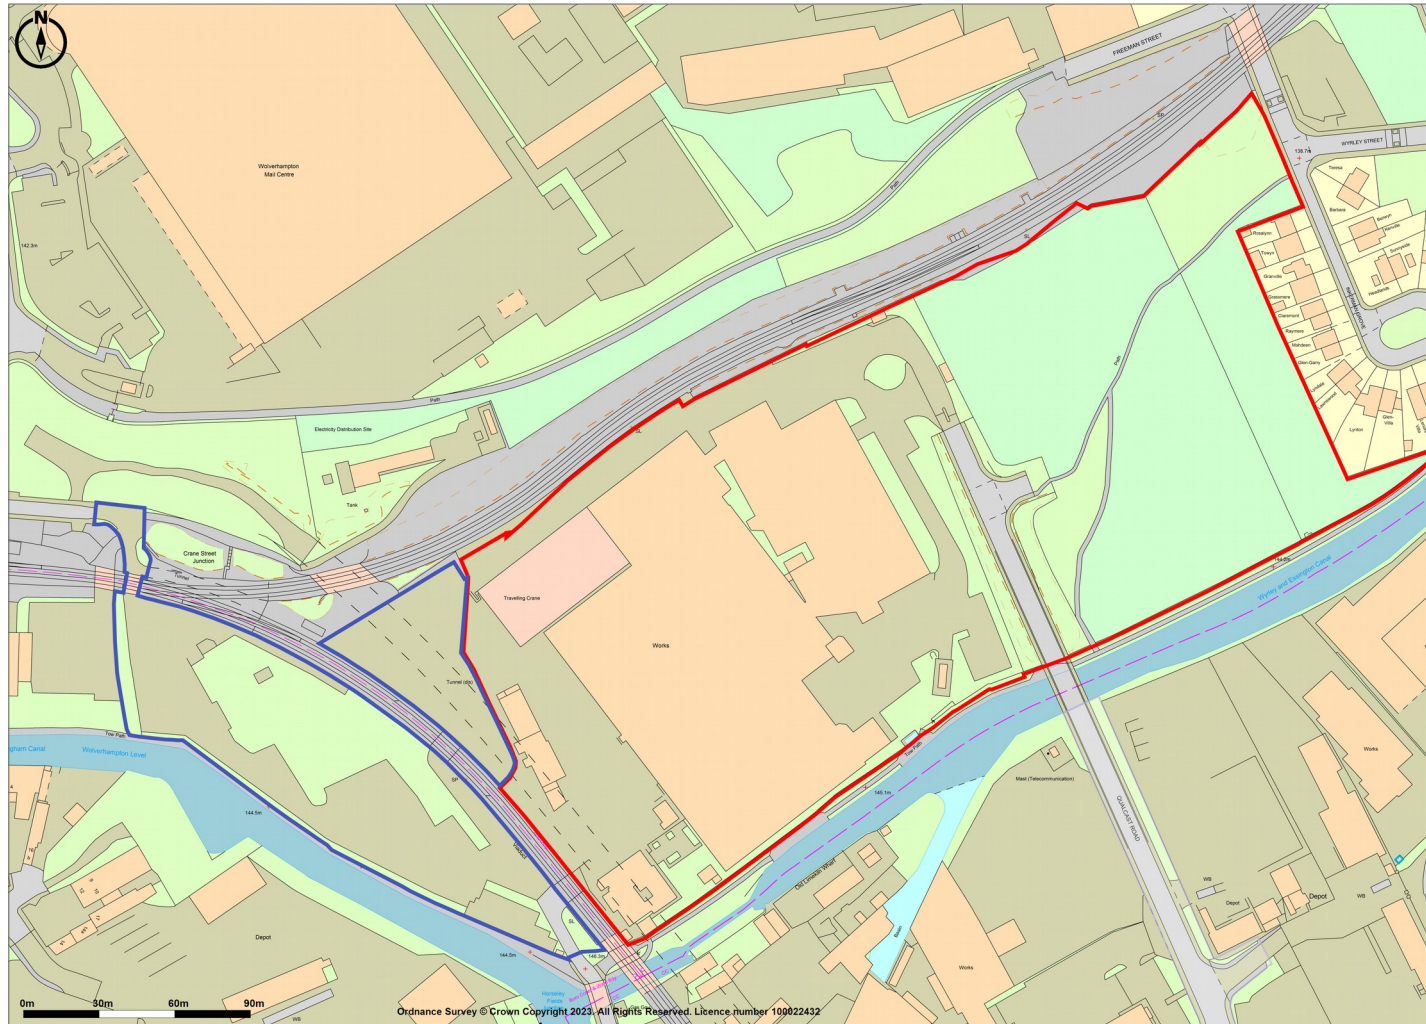

Canalside South, Qualcast Road, Wolverhampton, WV1 3DY

Promap

LANDMARK INFORMATION

Ordnance Survey Crown Copyright 2023. All rights reserved.
Licence number 100022432.

Plotted Scale - 1:3000. Paper Size – A4